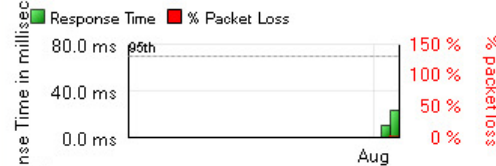

Event Summary

EDIT HELP

TODAY

Min/Max /Average Response Time - Last 30 Days

View Options HELP

Min/Max/Average Response Time LAST 30 DAYS

2009
95th Percentile: Average Response time is 69.0 ms

Average CPU Load - Last 30 Days

View Options HELP

Average CPU Load LAST 30 DAYS

2009
95th Percentile: CPU Load is 47.0 %

Min/Max /Average Memory Usage - Last 30 Days

View Options HELP

Min/Max Average Memory Usage - Total Memory is 2.9993 GB LAST 30 DAYS

2009
95th Percentile: Average Memory Used is 806.6171 Mbytes

Network Latency and Packet Loss - Last 30 Days

View Options HELP

Average Response Time & Packet Loss LAST 30 DAYS

2009
95th Percentile: Response Time is 69.0 ms