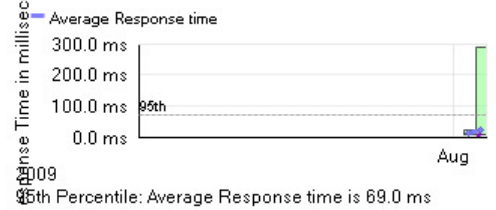

Event Summary

EDIT HELP

TODAY

Min/Max /Average Response Time - Last 30 Days

View Options HELP

Min/Max/Average Response Time LAST 30 DAYS

2009
95th Percentile: Average Response time is 69.0 ms

Average CPU Load - Last 30 Days

View Options HELP

Average CPU Load LAST 30 DAYS

2009
95th Percentile: CPU Load is 47.0 %

Min/Max /Average Memory Usage - Last 30 Days

View Options HELP

Min/Max Average Memory Usage - Total Memory is 2.9993 GB LAST 30 DAYS