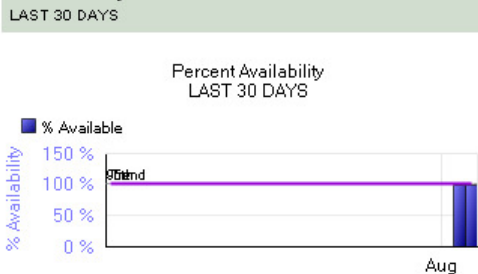

Location

Contact

Last Boot Friday, July 31, 2009 7:16 AM

Operating System 5.2 (Build 3790 Multiprocessor Free)

IOS Image Unknown

Hardware Physical

Telnet

Web Browse

Percent Availability - Last 30 Days

View Options HELP

2009
95th Percentile: % Available is 100.0 %

Average Response Time & Packet Loss

View Options EDIT HELP

Average Response Time & Packet Loss TODAY

95th Percentile: Response Time is 73.0 ms