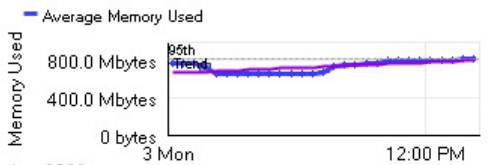

Percent Availability - Last 30 Days

View Options HELP

2009
95th Percentile: % Available is 100.0 %

Average Response Time & Packet Loss

View Options EDIT HELP

Average Response Time & Packet Loss TODAY

95th Percentile: Response Time is 73.0 ms

Min/Max Average CPU Load

View Options EDIT HELP

Min/Max Average CPU Load TODAY

2009
95th Percentile: Average CPU Load is 50.0 %

Min/Max Average Memory Usage - Today

View Options HELP

Min/Max Average Memory Usage - Total Memory is 2.9993 GB TODAY

2009
95th Percentile: Average Memory Used is 806.6212 Mbytes

Network Latency and Packet Loss - Today

View Options HELP

Average Response Time & Packet Loss TODAY

2009
95th Percentile: Response Time is 73.0 ms