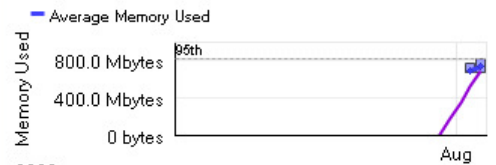

View Options HELP

Average CPU Load LAST 30 DAYS

2009
95th Percentile: CPU Load is 47.0 %

Min/Max /Average Memory Usage - Last 30 Days

View Options HELP

Min/Max Average Memory Usage - Total Memory is 2.9993 GB LAST 30 DAYS