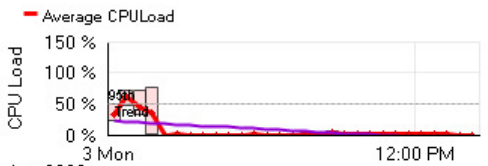

Percent Availability - Last 30 Days

View Options HELP

2009
95th Percentile: % Available is 100.0 %

Average Response Time & Packet Loss

View Options EDIT HELP

Average Response Time & Packet Loss TODAY

95th Percentile: Response Time is 73.0 ms

Min/Max Average CPU Load

View Options EDIT HELP

Min/Max Average CPU Load TODAY

2009
95th Percentile: Average CPU Load is 50.0 %

Min/Max Average Memory Usage - Today

View Options HELP

Min/Max Average Memory Usage - Total Memory is 2.9993 GB TODAY

2009
95th Percentile: Average Memory Used is 806.6212 Mbytes

Network Latency and Packet Loss - Today

View Options HELP

Average Response Time & Packet Loss TODAY

2009
95th Percentile: Response Time is 73.0 ms