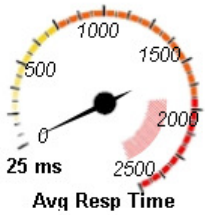

Average Response Time & Packet Loss

THRESHOLDS EDIT HELP

CPU Load & Memory Utilization

THRESHOLDS EDIT HELP

Node Details

EDIT HELP

Management Edit Node List Resources
Unmanage Pollers

Node Status Node status is Up.