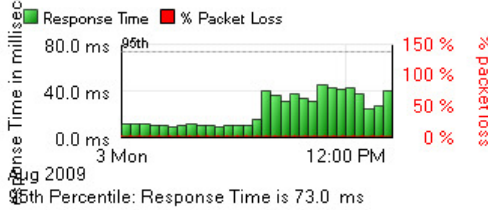

Percent Availability - Last 30 Days

View Options HELP

2009
95th Percentile: % Available is 100.0 %

Average Response Time & Packet Loss

View Options EDIT HELP

Average Response Time & Packet Loss TODAY

95th Percentile: Response Time is 73.0 ms

Min/Max Average CPU Load

View Options EDIT HELP

Min/Max Average CPU Load TODAY

2009
95th Percentile: Average CPU Load is 50.0 %

Min/Max Average Memory Usage - Today

View Options HELP

Min/Max Average Memory Usage - Total Memory is 2.9993 GB TODAY