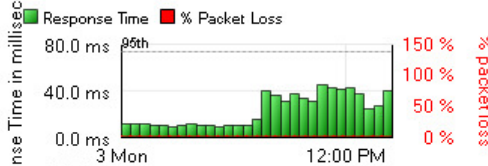

Percent Availability - Last 30 Days

View Options HELP

2009
95th Percentile: % Available is 100.0 %

Average Response Time & Packet Loss

View Options EDIT HELP

Average Response Time & Packet Loss TODAY

95th Percentile: Response Time is 73.0 ms

Min/Max Average CPU Load

View Options EDIT HELP

Min/Max Average CPU Load TODAY

2009
95th Percentile: Average CPU Load is 50.0 %

Min/Max Average Memory Usage - Today

View Options HELP

Min/Max Average Memory Usage - Total Memory is 2.9993 GB TODAY

2009
95th Percentile: Average Memory Used is 806.6212 Mbytes

Network Latency and Packet Loss - Today

View Options HELP

Average Response Time & Packet Loss TODAY

2009
95th Percentile: Response Time is 73.0 ms

Event Summary

EDIT HELP

TODAY

Min/Max /Average Response Time - Last 30 Days

View Options HELP

Min/Max/Average Response Time LAST 30 DAYS

2009
95th Percentile: Average Response time is 69.0 ms

Average CPU Load - Last 30 Days